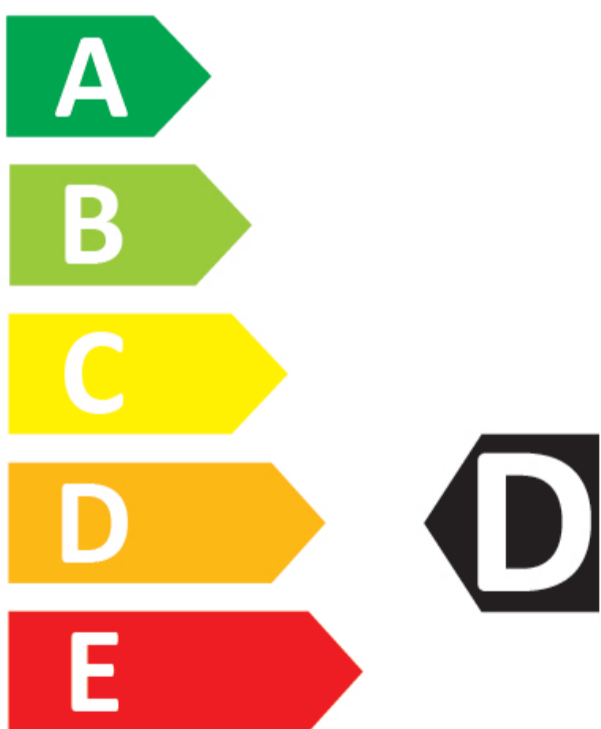

SeasonX TA01

205/45R17 88W

For Europe EAN

For USA UPC

ENERG ⚡

TRIANGLE

CBPTRTA120L17WFJ

205/45R17 88 W

C1

2020/740